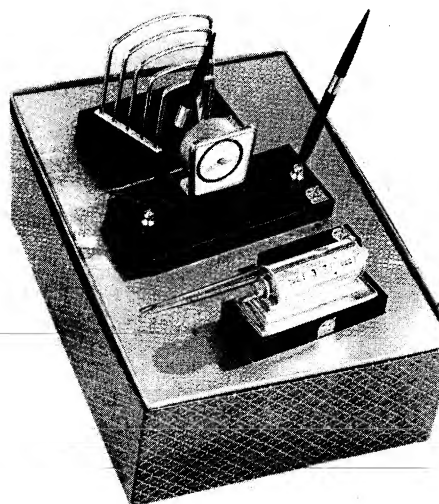

2004 257MC TWO PEN CLOCK 59 RACK
82 CALENDAR 42 OPENER